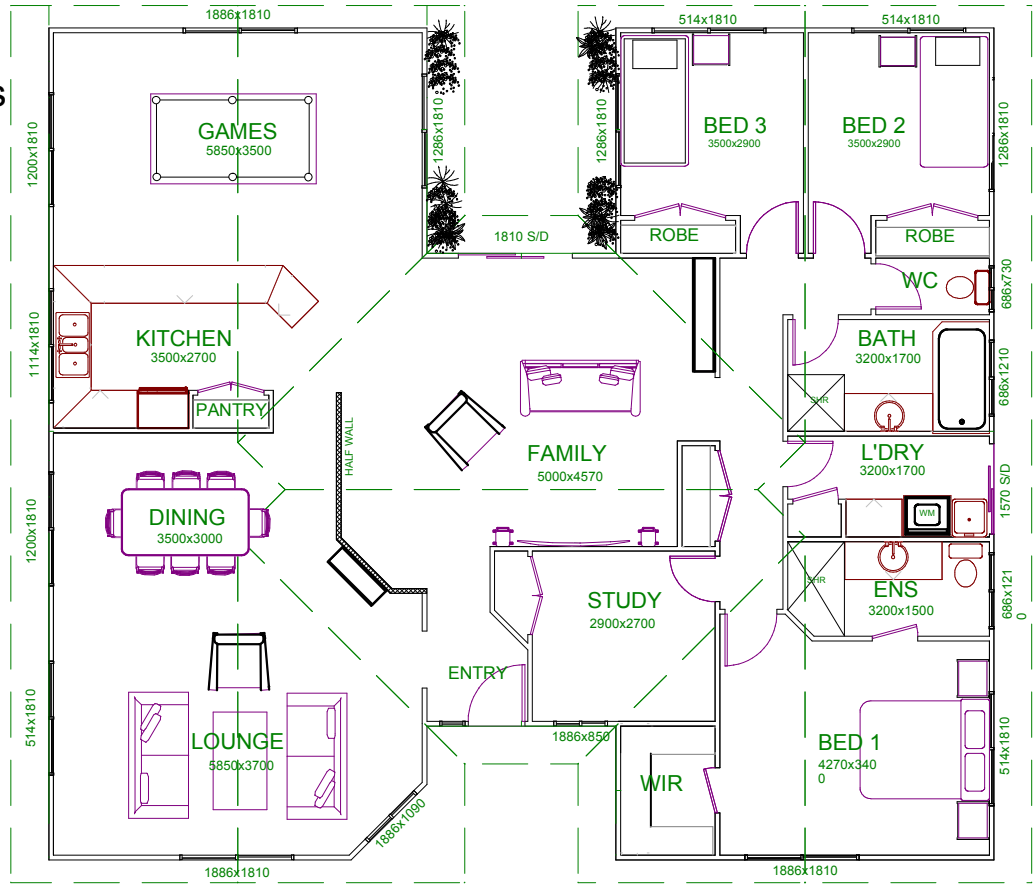

The York offers home owners a new generation of elegant spacious living.

Beautifully balanced around the centrally located living room, the home provides a superb space with large open rooms, and a totally separate sleeping wing.

The study has built-in robes and can easily become the 4th bedroom, while the master bedroom has a walk in robe and generous ensuite.

PRICES

VALUE SPEC LOCK UP - \$87,350

PREMIUM SPEC LOCK UP - \$90,345

FULL KIT - \$109,195

FULL KIT - \$111,845

INCLUDES DELIVERY WITHIN 150KM OF THE CBD