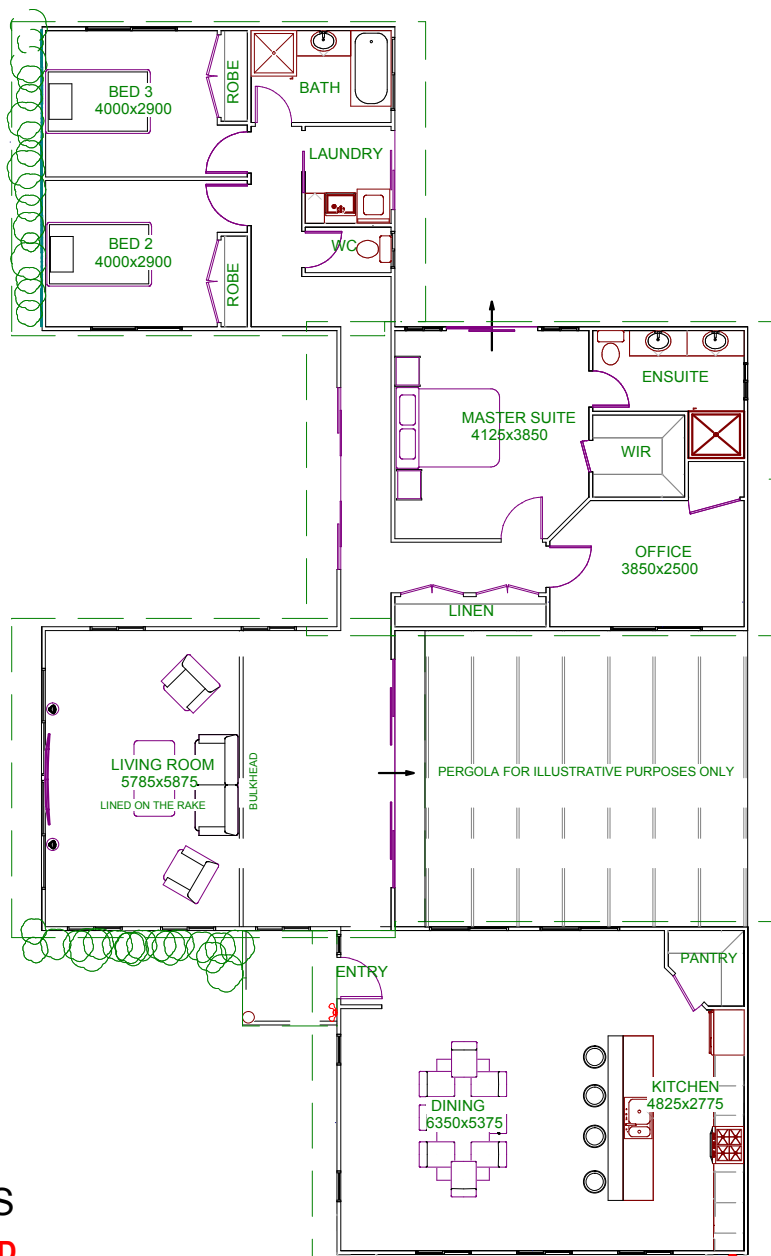

THE COURT SERIES 1

SKILLION ROOF

189sqm LIVING AREA

The new Court Series offers Owner Builders a new level in refinement and sophistication.

Our goal was to combine the best in spacious family areas, provide privacy by keeping the Master Suite away from the other sleeping quarters, and offer plenty of outdoor entertaining options with three prominent courtyards.

Come and talk to us about how we can help you get the best out of your new home.

PRICING

PREMIUM SPECIFICATION ONLY

FULL KIT \$135,280

- 2700 CEILINGS
- PREMIUM EXTERNAL CLADDING
- COLORBOND ROOFING
- WONDERFUL OPEN LIVING SPACES

INCLUDES DELIVERY WITHIN 150km OF THE CBD

* PRICES ARE FOR THE KIT TO BE SUPPLIED TO PUT ONTO A CONCRETE SLAB PROVIDED BY THE OWNER BUILDER. PLEASE CALL 0416 167 553 FOR STUMPED FLOOR PRICES.
 KIT PRICES MAY CHANGE WITHOUT NOTICE.