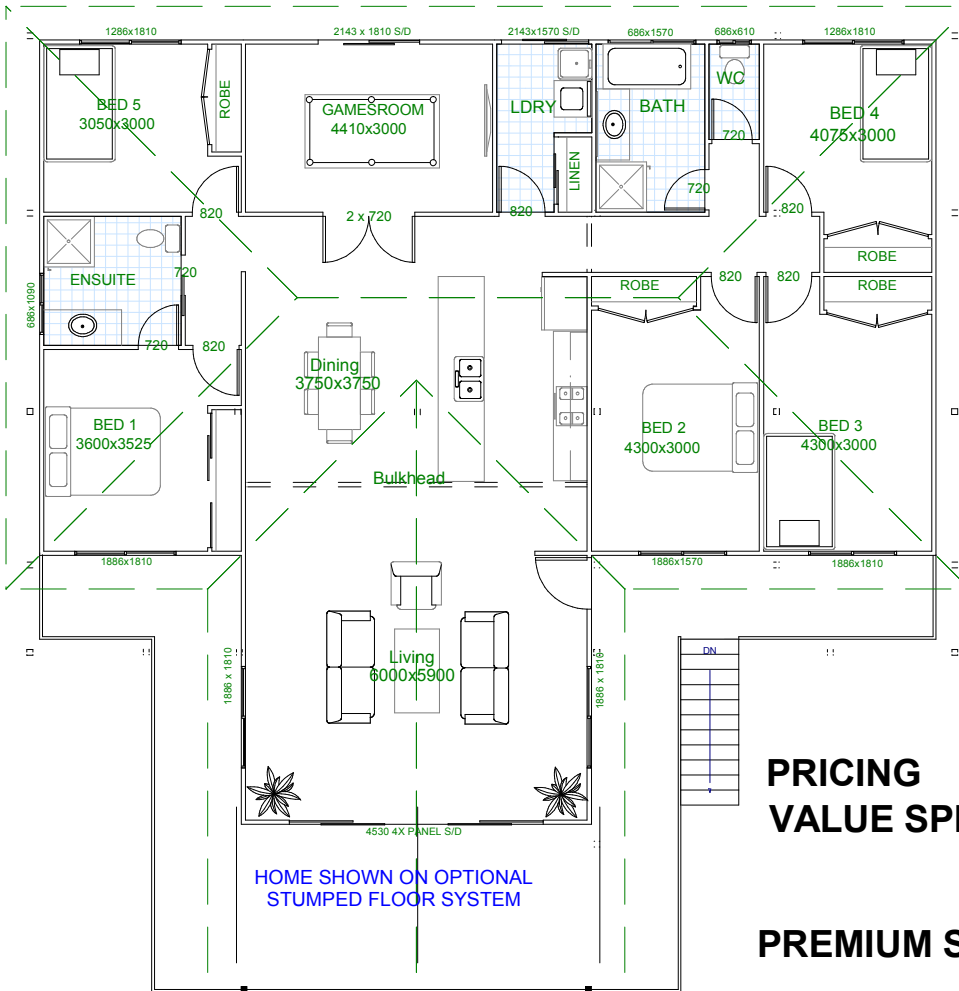

# THE INSPIRATION 2

177sqm + Gable area

A five bedroom piece of Inspiration designed for blocks with at least 19m frontage.

This is a great family home with true versatility. The design lends itself well to adding decks, patios, al fresco, garages or carports.

## PRICING

|                             |                  |
|-----------------------------|------------------|
| <b>VALUE SPEC LOCK-UP</b>   | <b>\$90,125</b>  |
| <b>FULL KIT</b>             | <b>\$111,195</b> |
| <b>PREMIUM SPEC LOCK-UP</b> | <b>\$95,925</b>  |
| <b>FULL KIT</b>             | <b>\$120,795</b> |

**INCLUDES DELIVERY WITHIN 150KM OF THE CBD**

SHOWN WITH OPTIONAL STUMPED FLOOR AND DECKING

\* PRICES ARE FOR THE KIT TO BE SUPPLIED TO PUT ONTO A CONCRETE SLAB PROVIDED BY THE OWNER/BUILDER. PLEASE CALL 0416 167 553 FOR STUMPED FLOOR PRICES. KIT PRICES MAY CHANGE WITHOUT NOTICE.