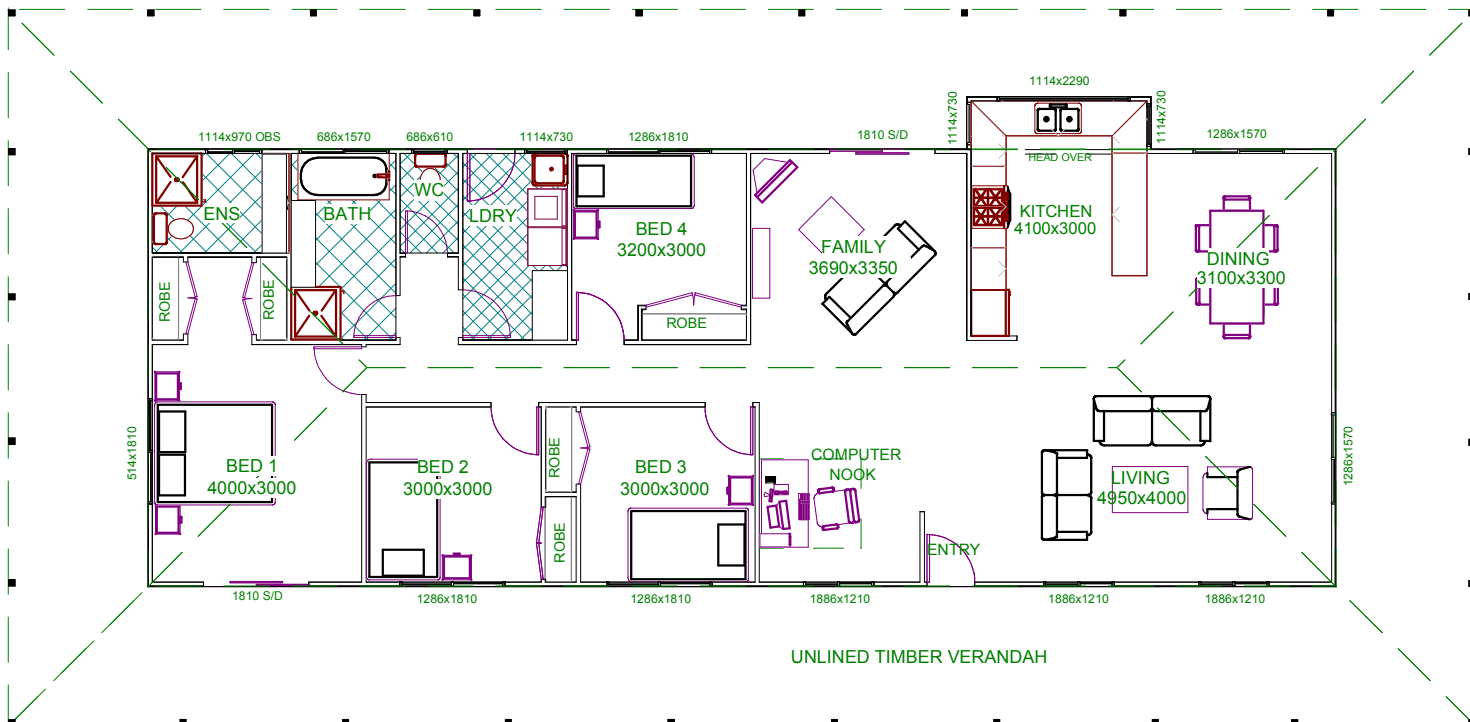

The medium sized home in our Outback Range.

Easy living with all the versatility in the world with the traditional benefits of the Aussie homestead style.

Call us now to create your new home.

PRICES

VALUE SPEC LOCK UP - \$97,793

PREMIUM SPEC LOCK UP - \$105,897

INCLUDES DELIVERY WITHIN 150KM OF THE CBD

FULL KIT - \$113,970

FULL KIT - \$122,327

SHOWN WITH OPTIONAL DECKING

* PRICES ARE FOR THE KIT TO BE SUPPLIED TO PUT ONTO A CONCRETE SLAB PROVIDED BY THE OWNER/BUILDER. PLEASE CALL 0416 167 553 FOR STUMPED FLOOR PRICES.
 KIT PRICES MAY CHANGE WITHOUT NOTICE.