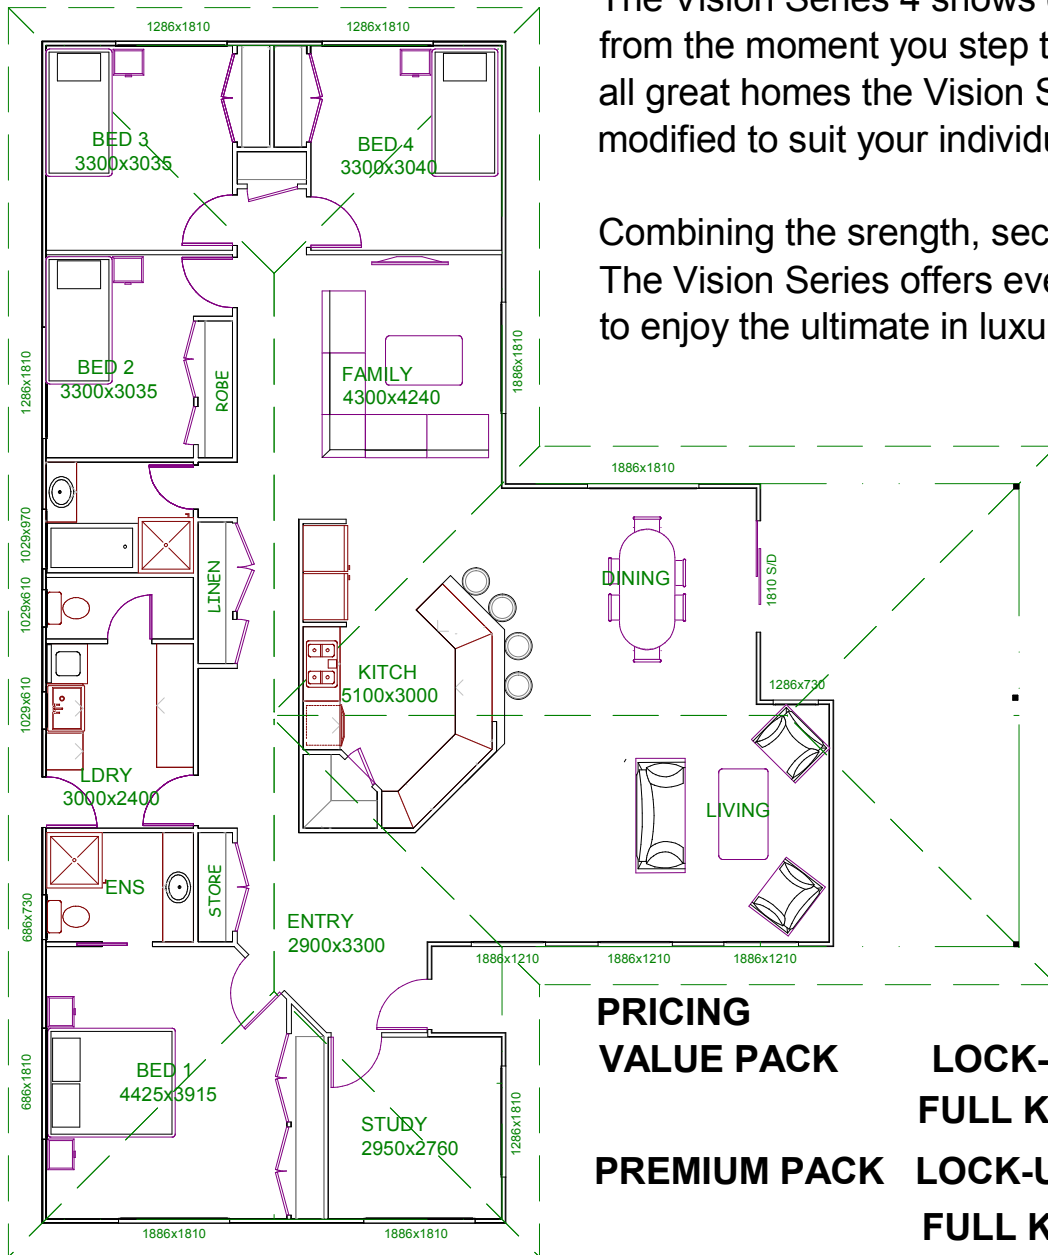

# THE VISION SERIES 4

179sqm LIVING AREA

The Vision Series 4 shows off it's spaciousness from the moment you step through the front door. Like all great homes the Vision Series can be easily modified to suit your individual needs and lifestyle.

## PRICING

### VALUE PACK

LOCK-UP \$86,170

FULL KIT \$107,465