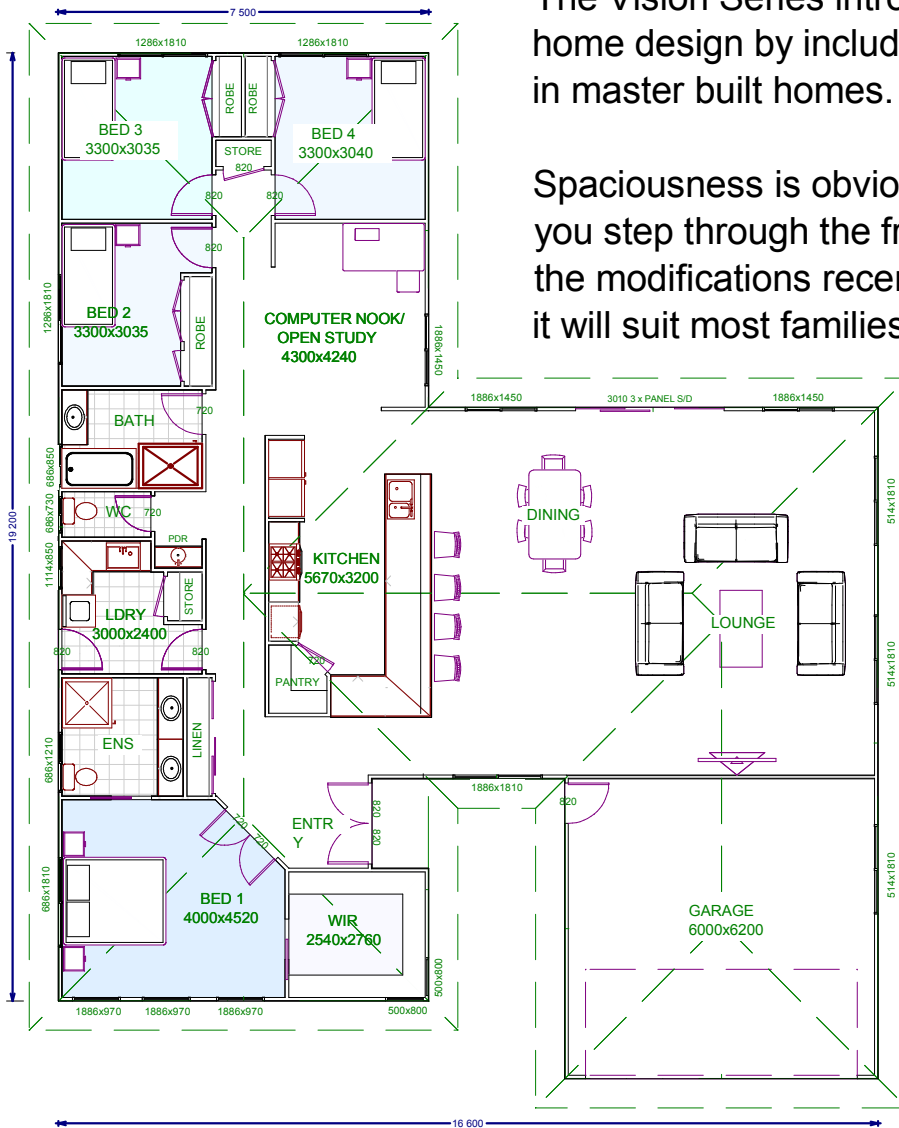

The Vision Series introduces a refreshing approach to kit home design by including features normally found in master built homes.

Spaciousness is obvious from the moment you step through the front door, and with the modifications recently made to this home it will suit most families.

Upgrades at no extra cost include

- Larger double garage
- Very spacious WIR to Bed 1
- Larger ensuite
- Increased laundry size
- An open office/ study area
- Removal of the old games room to open up the living area.
- Generous 3 panel Sliding door to the patio area.

PRICING
VALUE PACK
 LOCK-UP \$110,065
 FULL KIT \$107,465

PREMIUM PACK
 LOCK-UP \$120,850
 FULL KIT \$150,815

INCLUDES DELIVERY WITHIN 150KM OF THE CBD

* PRICES ARE FOR THE KIT TO BE SUPPLIED TO PUT ONTO A CONCRETE SLAB PROVIDED BY THE OWNER BUILDER. PLEASE CALL 0416 167 553 FOR STUMPED FLOOR PRICES.
 KIT PRICES MAY CHANGE WITHOUT NOTICE.