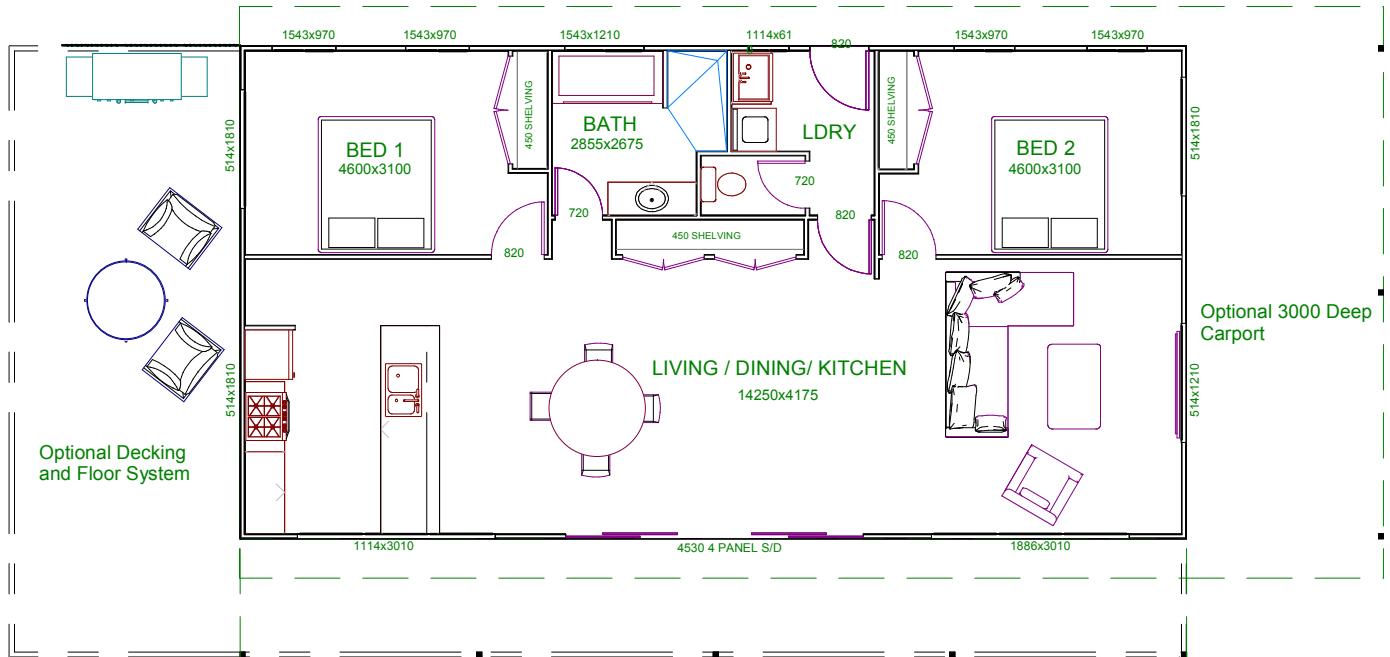

The Getaway is a great little chill space, with two very generous bedrooms, separate bathroom and laundry, and loads of space to relax.

This versatile design lends itself very well to adding decks or a carport or Al Fresco by extending the roof at either end.

PRICING

VALUE SPEC FULL KIT - ONLY \$63,777

LOCK-UP KIT \$51,757

INCLUDES DELIVERY WITHIN 150KM OF THE CBD

SHOWN WITH OPTIONAL DECKING

* PRICES ARE FOR THE KIT TO BE SUPPLIED TO PUT ONTO A CONCRETE SLAB PROVIDED BY THE OWNER BUILDER. PLEASE CALL 0416 167 553 FOR STUMPED FLOOR PRICES.
 KIT PRICES MAY CHANGE WITHOUT NOTICE.

2014 - THIS DESIGN IS THE PROPERTY OF STRAIGHT EDGE STEEL FRAME DRAFTING AND SHALL NOT BE COPIED OR USED WITHOUT THEIR WRITTEN PERMISSION.